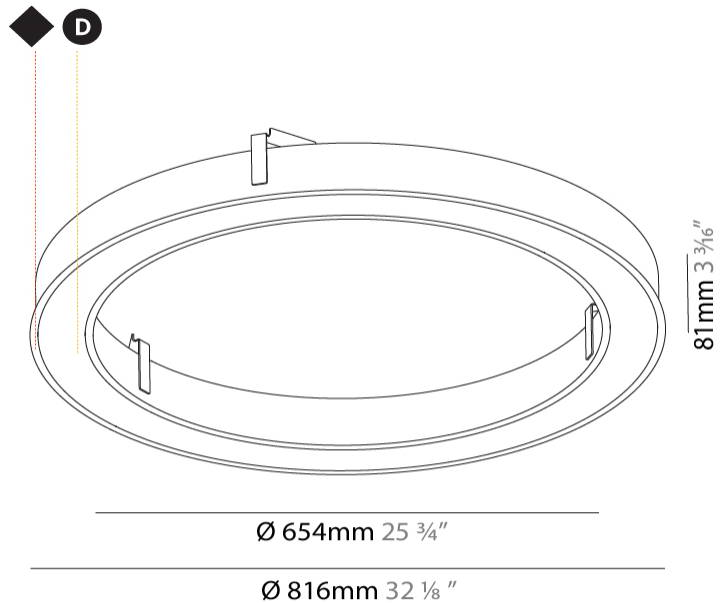

GENERAL

Series: Glorious
Subseries: Glorious Slim
Brand: Prolicht
Division: Architectural
Mounting Type: Recessed
Mounting Location: Ceiling
Subcategory: Ambient

PHYSICAL

Shape: Round
Diameter (mm): 816
Diameter (in): 32 1/8
Height (mm): 81
Height (in): 3 3/16
Min. Recessing Depth (mm): 120
Min. Recessing Depth (in): 4 3/4
Light Distribution: Direct
Weight (kg): 6.755
Weight (lbs): 14.89
Diffuser: PMMA - Opal or Micro-Prism
Fixture Finish: SSR / BKV / CWI / CRY / HAB / LAG / UFT / ITA / RUA / RUR / MIC / FTG / MYG / TWT / LOD / PUS / FRO / FUP / KIA / POP / BLS / SPG / MEY / GOH / GUM / CHC / COM / ABZ / JAG / OBR / MOS / ROR
Fixture Material: Aluminum
Cut-out Measurements: 807mm / 31 3/4" x 663mm / 26 1/8"

807mm x 663mm
31 3/4" x 26 1/8"

120mm
4 3/4"

10 - 30mm
3/8" - 1 3/16"

PROJECT	_____
TYPE	_____
SPECIFIER	_____
QUANTITY	_____
DATE	_____

GLORIOUS SLIM RECESSED

A35443-

base number	LED Dimming	Color Temperature	Finishes (Diamond)	Diffuser Options
-------------	----------------	----------------------	-----------------------	---------------------